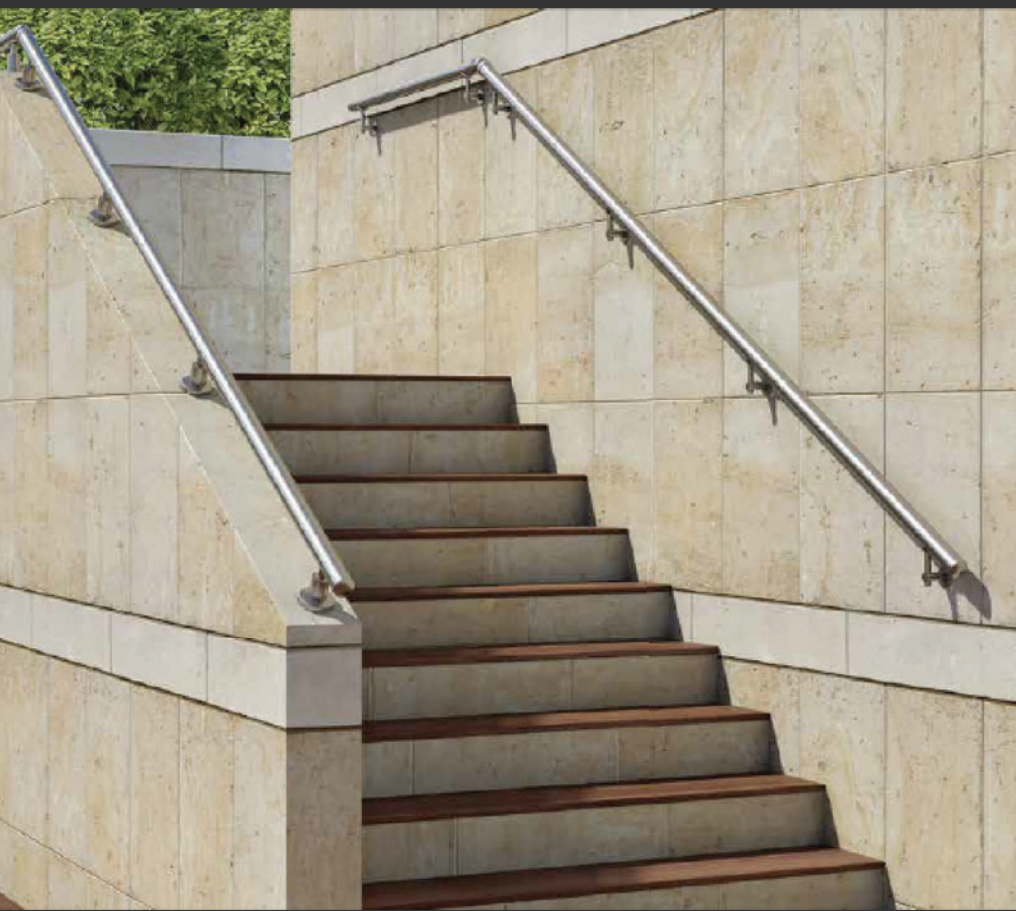

HANDGREPEN IN ALUMINIUM